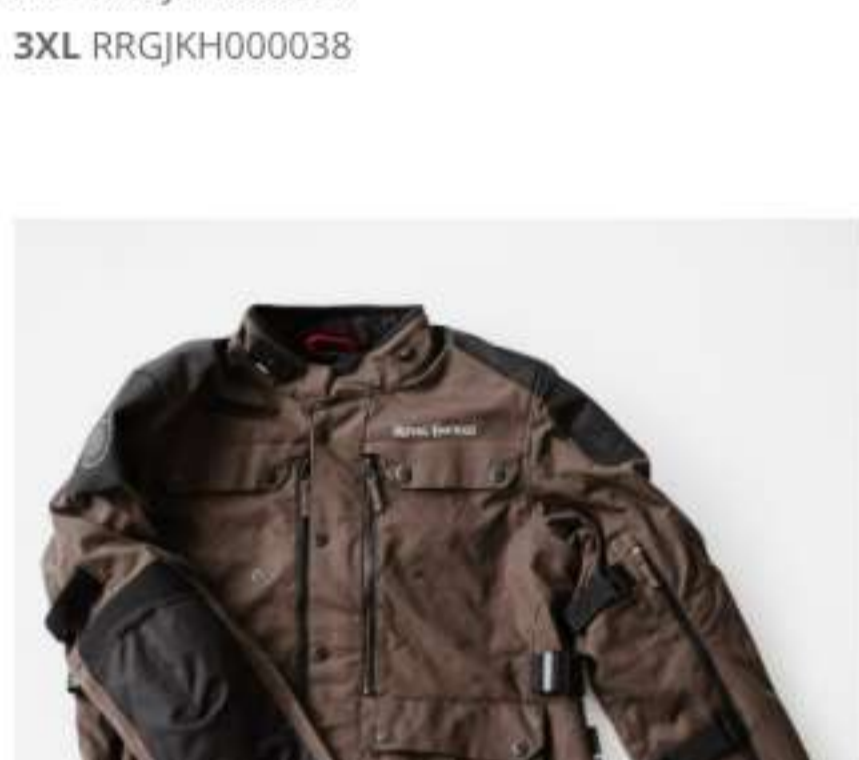

Sanders Riding Jacket - Brown
MSRP $265.99
PART NUMBER
M RRGJKM000056
L RRGJKM000057
XL RRGJKM000058
2XL RRGJKM000059
3XL RRGJKM000060

LIFESTYLE ACCESSORIES

Flying Flea Duffel Bag - Khaki
MSRP $129.95
PART NUMBER
RLCBGL000001

Classic Duffel Bag - Olive
MSRP $129.95
PART NUMBER
RLCBGL000005

Classic Duffel Bag - Grey
MSRP $129.95
PART NUMBER
RLCBGL000006

Classic Messenger Bag - Olive
MSRP $124.95
PART NUMBER
RLCBGL000003

Classic Messenger Bag - Grey
MSRP $124.95
PART NUMBER
RLCBGL000004

Summer Classic Backpack - Red
MSRP $54.95
PART NUMBER
RLCBGM000006

Summer Classic Backpack - Black
MSRP $54.95
PART NUMBER
RLCBGM000007

Summer Classic Backpack - Olive
MSRP $49.99
PART NUMBER
RLCBGM000008

Baseball Cap - Navy
MSRP $24.95
PART NUMBER
RLCCA000006

Baseball Cap - Olive
MSRP $24.95
PART NUMBER
RLCCA000005

Essential Camo Cap - Grey
MSRP $24.95
PART NUMBER
RLCCAK000002

Essential Camo Cap - Olive
MSRP $24.95
PART NUMBER
RLCCAK000001

M43 Field Cap - Charcoal
MSRP $24.95
PART NUMBER
RLCCA000002

M43 Field Cap - Navy
MSRP $24.95
PART NUMBER
RLCCA000003

Continental GT Magnet
MSRP $4.95
PART NUMBER
RLCFM000001

Braided Bracelet - Black
MSRP $19.95
PART NUMBER
RLCBRM000009

Braided Bracelet - Brown
MSRP $19.95
PART NUMBER
RLCBRM000010

Pegasus Pin
MSRP $9.95
PART NUMBER
RLCPIH000004

GT 650 Twin Pin
MSRP $12.95
PART NUMBER
RLCPIH000002

MLG Brushed Antique Brass Pin
MSRP $12.95
PART NUMBER
RLCPIH000011

Tank up Beer Mug
MSRP $19.99
PART NUMBER
RLCMTG000008

Mini Me 3D Scale Model - Battle Green
MSRP $39.95
PART NUMBER
RLCSML000009

Mini Me 3D Scale Model - Desert Storm
MSRP $39.95
PART NUMBER
RLCSML000010

Mini Me 3D Scale Model - Black
MSRP $39.95
PART NUMBER
RLCSML000008

MLG Wooden Coasters - Set of 4
MSRP $19.95
PART NUMBER
RLCCO0000006